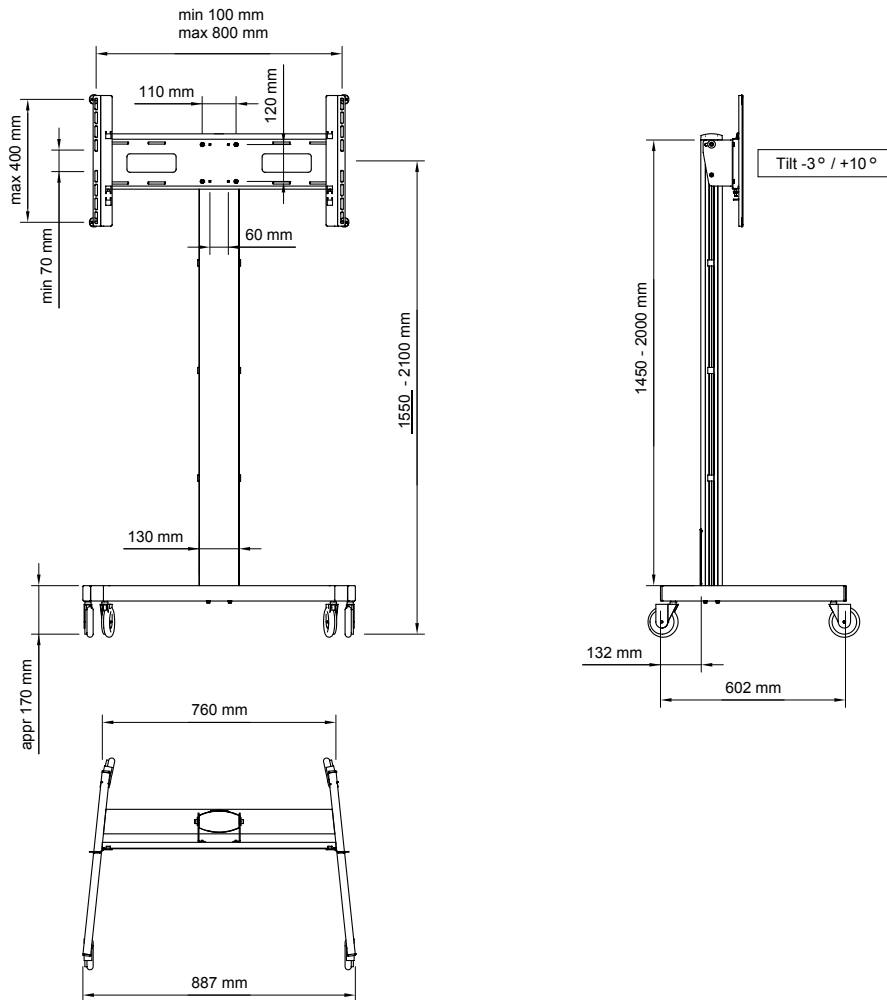

SMS FLATSCREEN FH MT1450/2000

INFO

- Color: Black or Aluminium/silver.
- Max load: 50 kg/screen (standard).
- Length (pillar): 1450 and 2000 mm.
- Tilt: The screen can be tilted +10°/-3°.
- Adjustable: Screen and shelves can be adjusted steps along the pillar.

Optional: shelves. Base Shelf.

SMS Flatscreen H2 Unislide (if you want to add more screens to your bracket).

Require Universalslide: SMS Flatscreen H2 Unislide (Included).

Vesa standard: 200x100/200x200/400x200/400x400/600x400/600x400/800x400.

NOTE: SMS Flatscreen H Unislide is **NOT** compatible with this bracket.

ART. NO

DESCRIPTION

PL031022EU-P0	SMS Flatscreen FH MT1450 Black EU
PL031022-P0	SMS Flatscreen FH MT1450Black
PL031023EU-P0	SMS Flatscreen FH MT1450A/S EU
PL031023-P0	SMS Flatscreen FH MT1450A/S
PL031024EU-P0	SMS Flatscreen FH MT2000 Black EU
PL031024-P0	SMS Flatscreen FH MT2000 Black
PL031025EU-P0	SMS Flatscreen FH MT2000 A/S EU
PL031025-P0	SMS Flatscreen FH MT2000 A/S

EU in the article number shows that the bracket is delivered with an EU socket. Without EU shows that the bracket is delivered without socket.

SMART MEDIA SOLUTIONS

www.SmartMediaSolutions.se